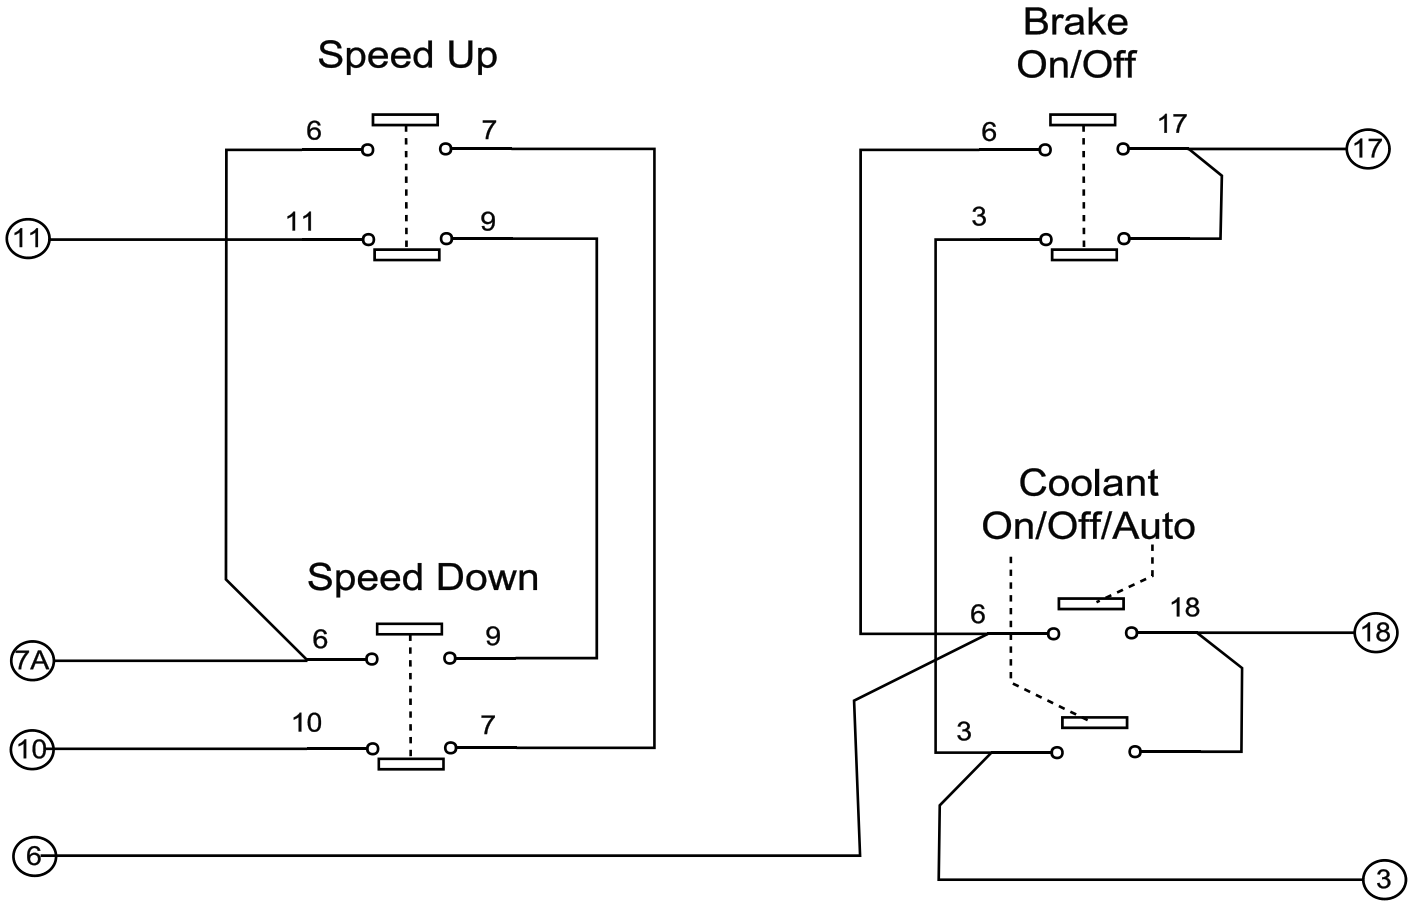

Hardinge HLV-H 397 Wiring Diagram	
Mains input and 3PH circuit	
1 of 3	W.K.Todd 26/03/2009

Hardinge HLV-H 397 Wiring Diagram

Switch Box Circuit

Hardinge HLV-H 397 Wiring Diagram	
Power Feed Control Circuit	
4 of 4	W.K.Todd 26/03/2009