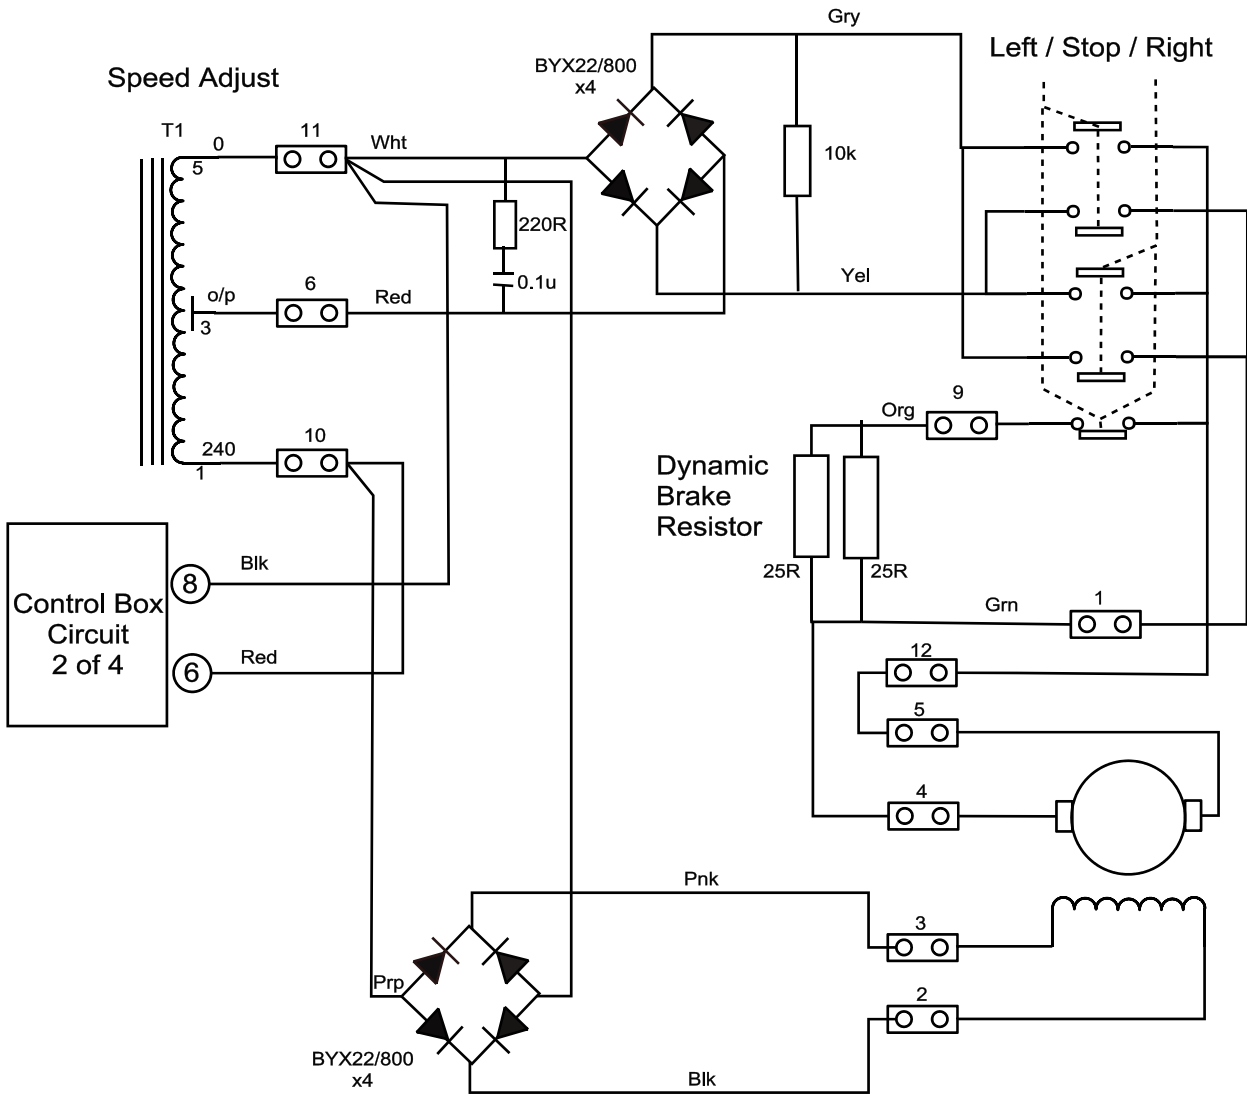

Hardinge HLV-H 397 Wiring Diagram	
Mains input and 3PH circuit	
1 of 3	W.K.Todd 26/03/2009

Hardinge HLV-H 397 Wiring Diagram

Switch Box Circuit

Hardinge HLV-H 397 Wiring Diagram	
Power Feed Control Circuit	
4 of 4	W.K.Todd 26/03/2009