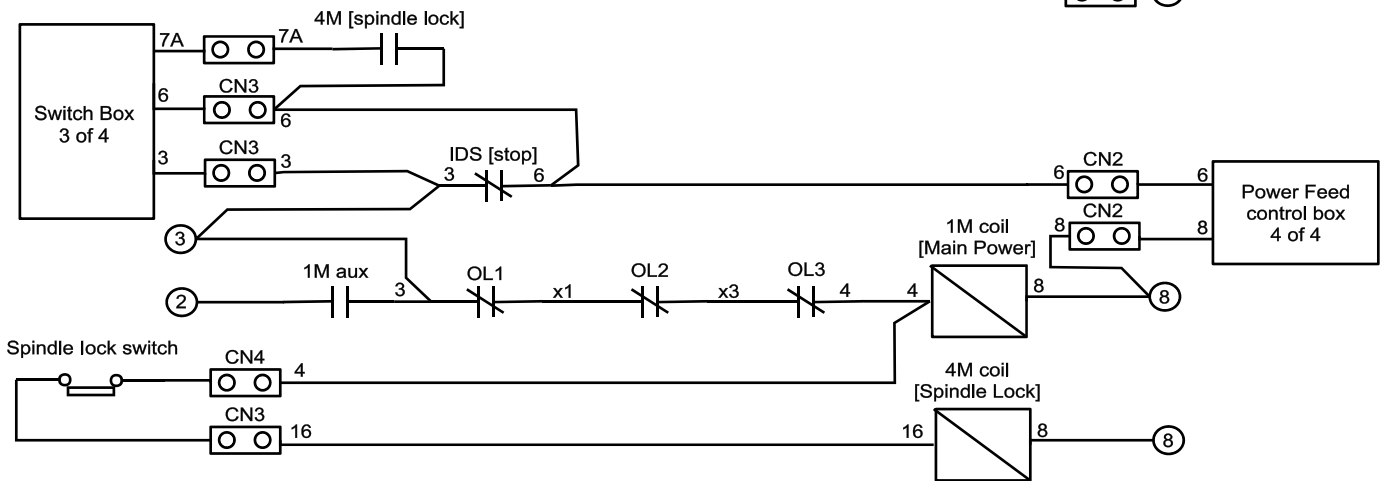

Hardinge HLV-H 397 Wiring Diagram	
Mains input and 3PH circuit	
1 of 3	W.K.Todd 26/03/2009

Hardinge HLV-H 397 Wiring Diagram

Switch Box Circuit

Hardinge HLV-H 397 Wiring Diagram	
Power Feed Control Circuit	
4 of 4	W.K.Todd 26/03/2009